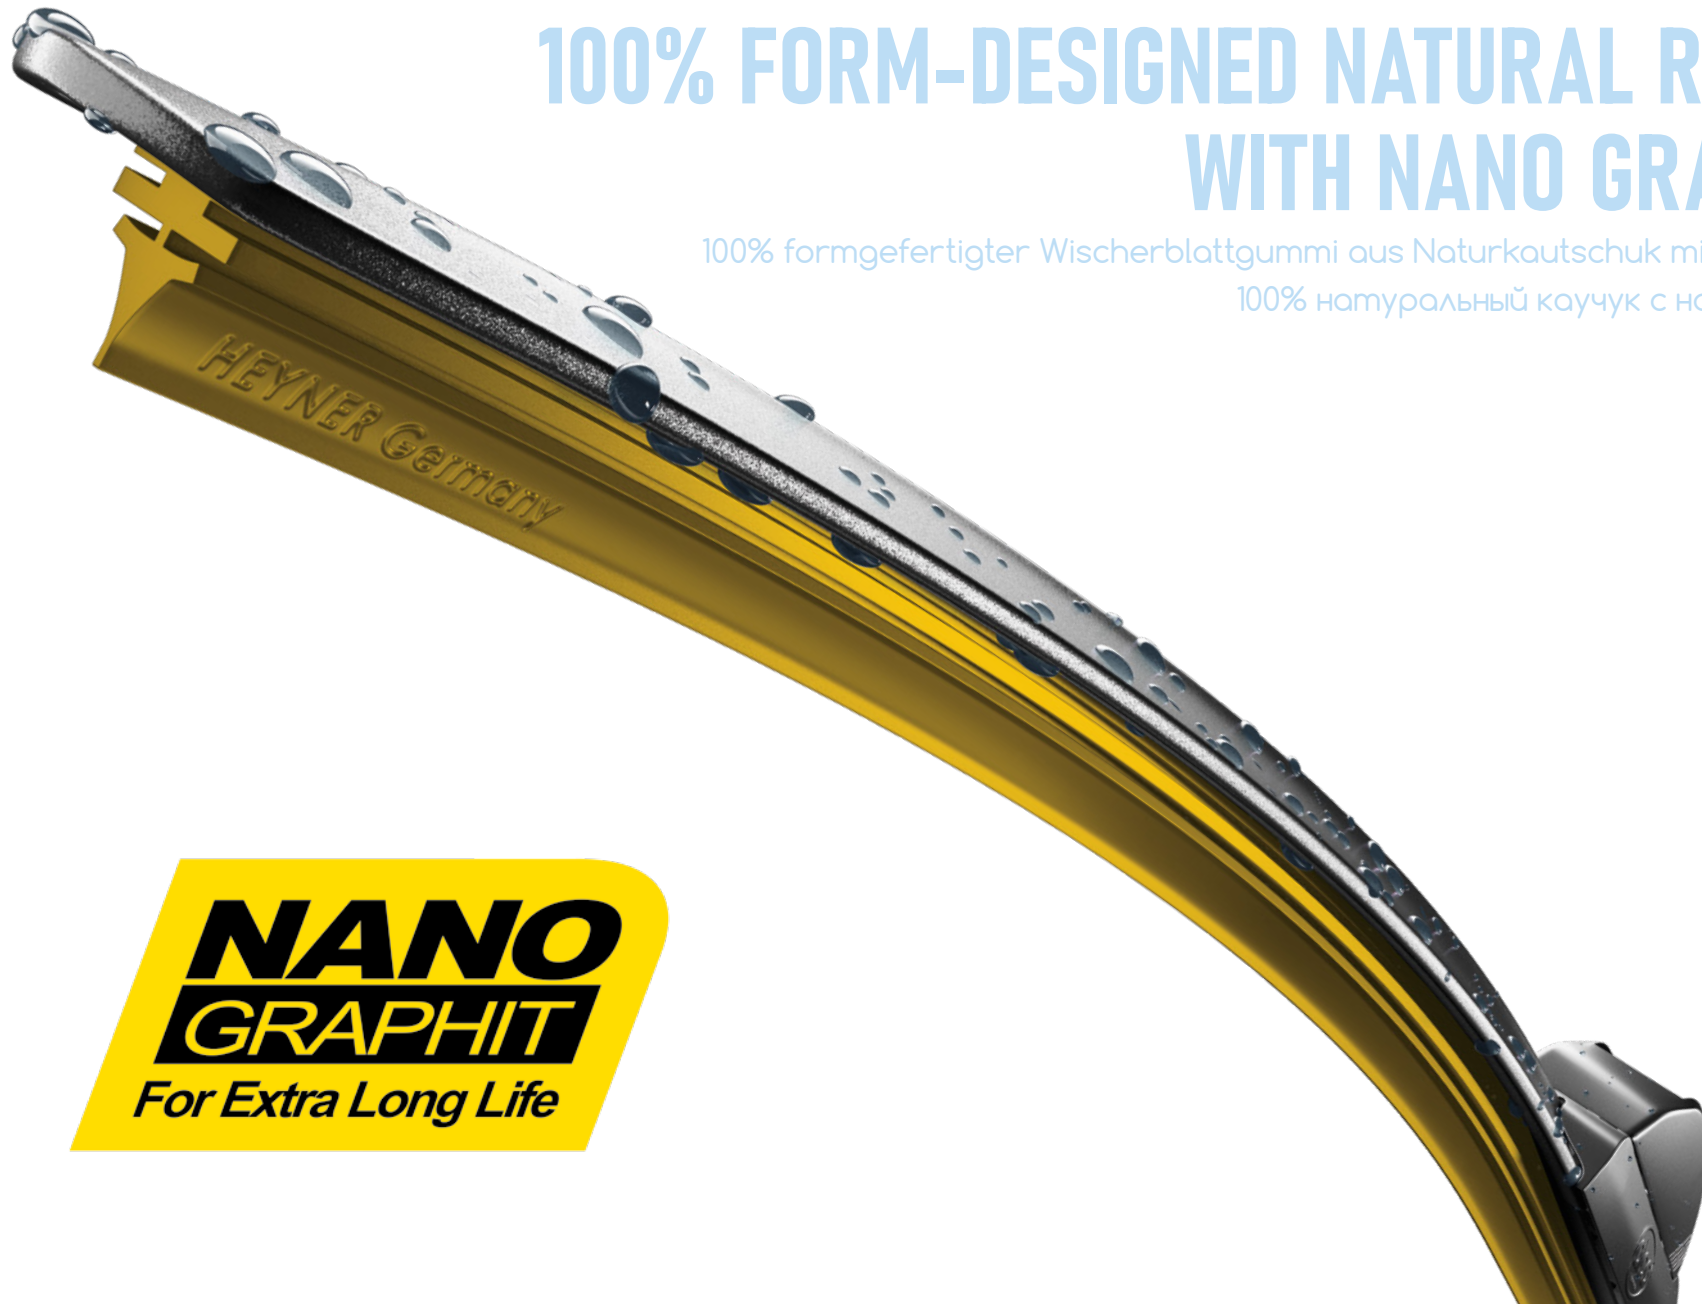

100% FORM-DESIGNED NATURAL RUBBER WITH NANO GRAPHITE

100% formgefertigter Wischerblattgummi aus Naturkautschuk mit Nanographit

100% натуральный каучук с нанографитом

1. NANO-GRAPHITE RUBBER MIX

Nano graphite guarantees a more optimal wiping performance, an increased life time and a longer smoothness. It makes the rubber water and dirt repellent and protects much better from sun, water and frost influences.