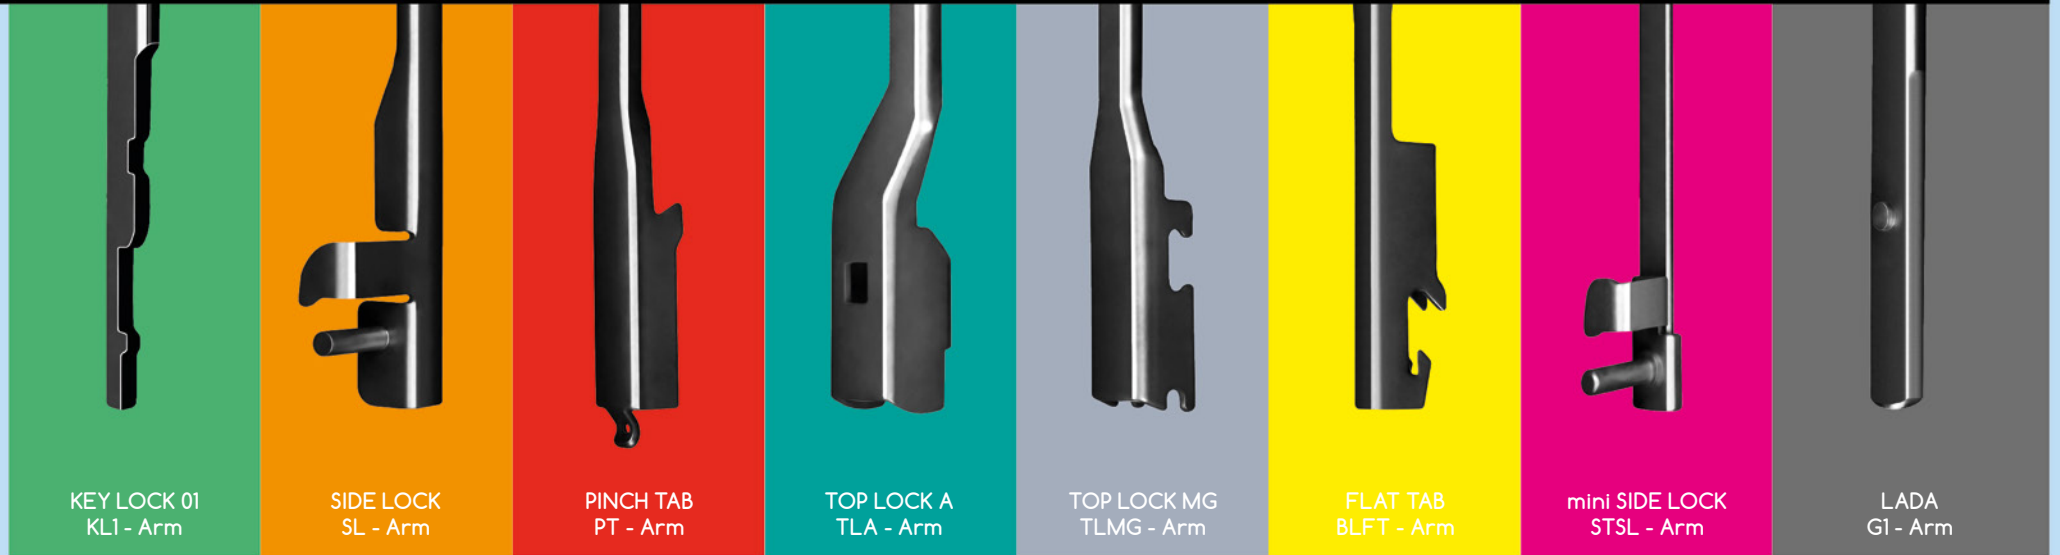

3 SPECIAL FEATURES THAT MAKE OUR WIPER BLADES UNIQUE