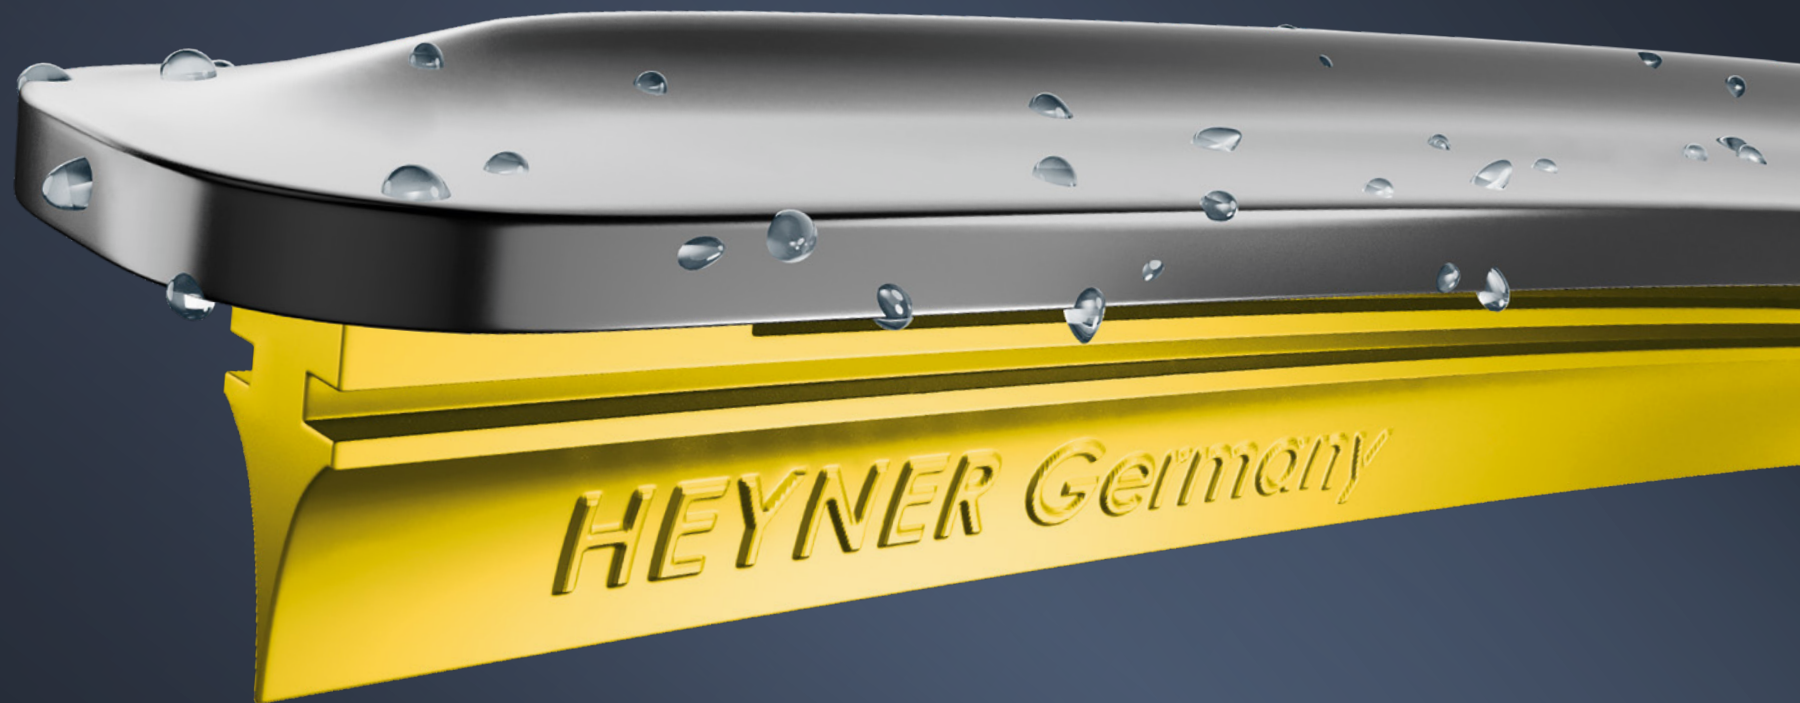

Spezielle, hochwirksame Gummimischung